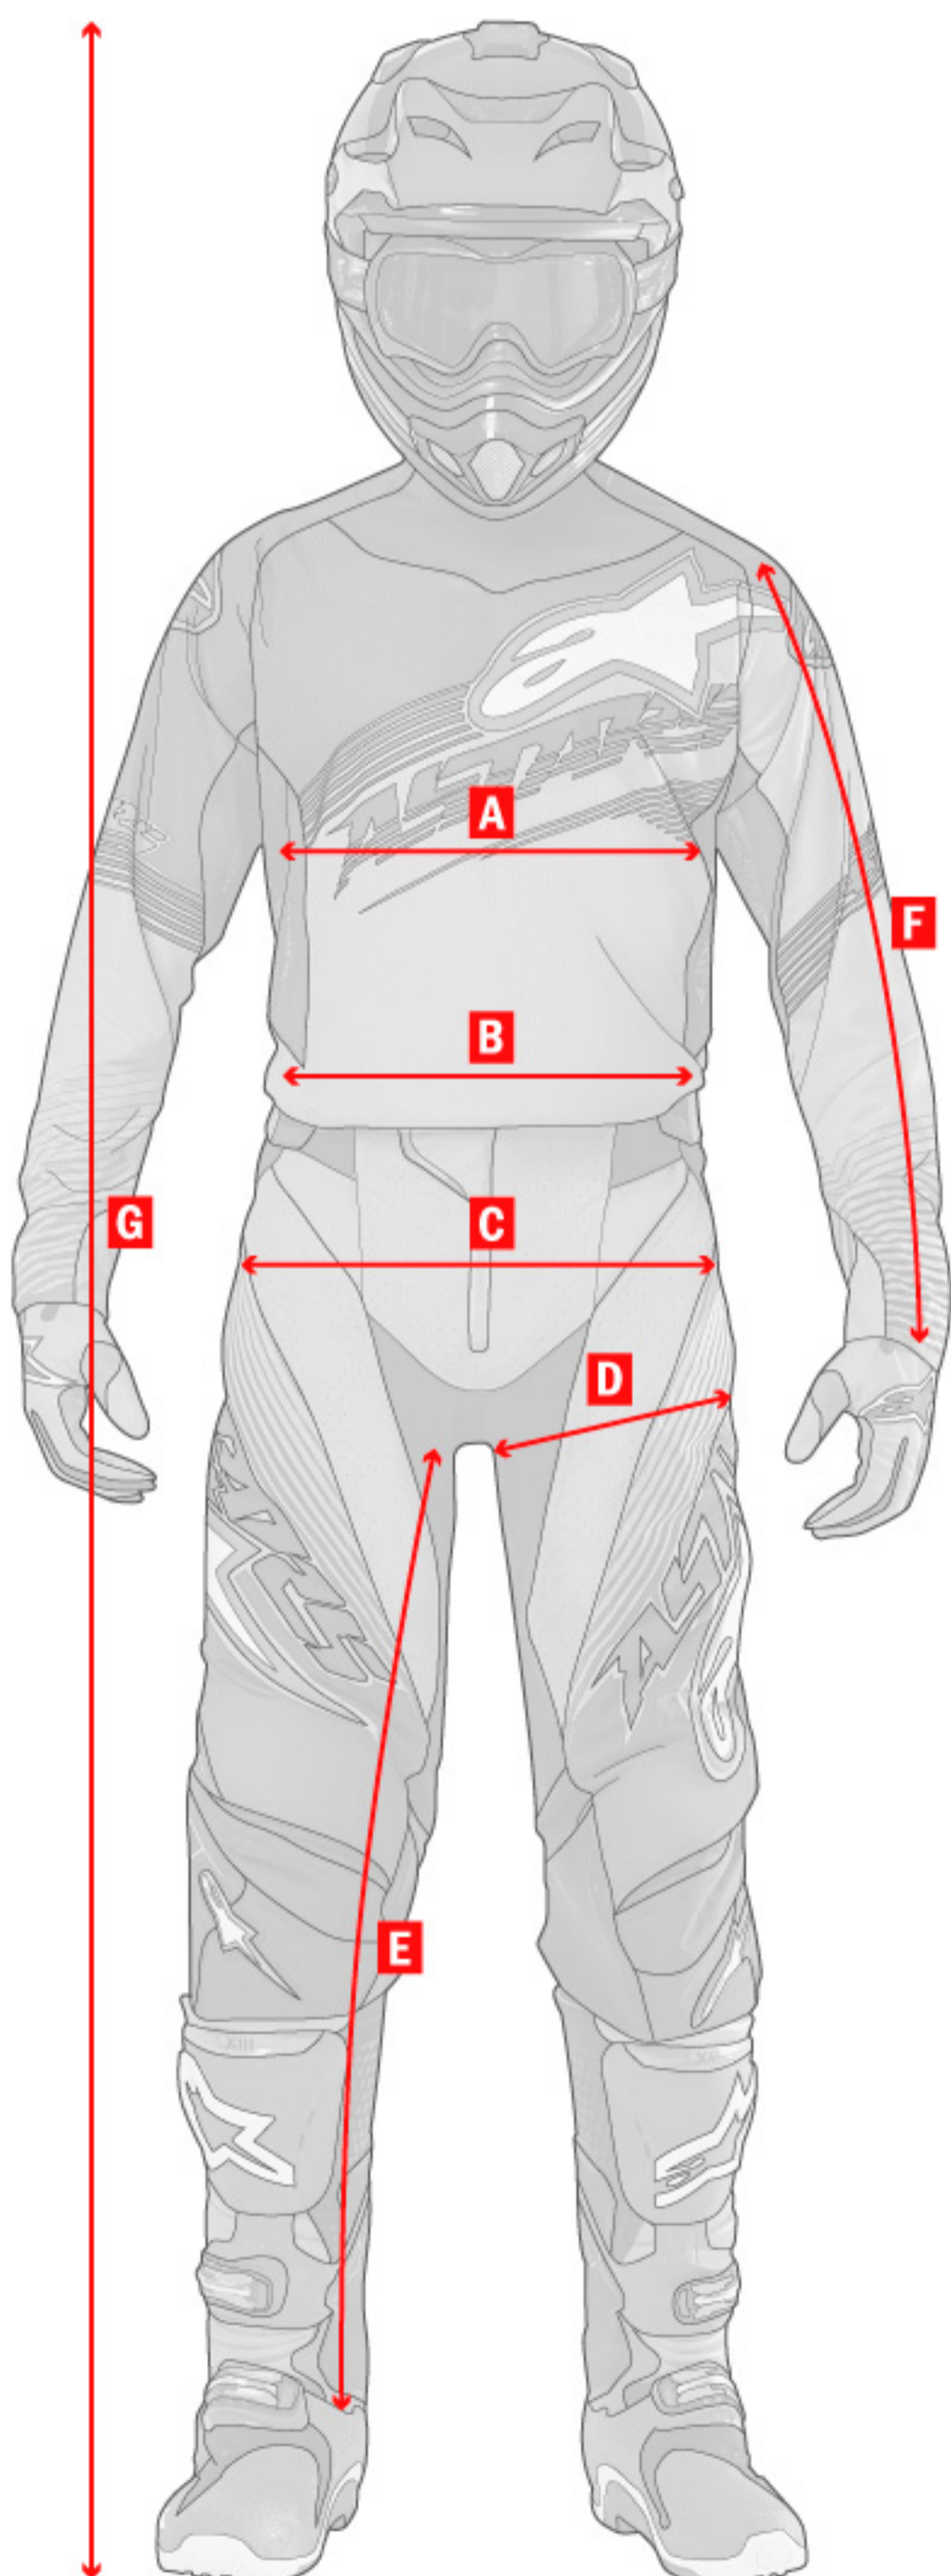

### HOW TO MEASURE

- A Chest:**  
Measure around the fullest part, under the armpits, keeping the tape horizontal.
- B Waist:**  
Measure around the natural waist line, in line with the navel, keeping the tape horizontal.

- C Hip:**  
Measure around the fullest part of your hips, about 20cm below waist line, keeping the tape horizontal.
- D Thigh:**  
Measure around the thigh just below the crotch, keeping the tape horizontal.

- E Inseam:**  
Stand against a wall, ask someone else to measure from the crotch to the bottom of your leg.
- F Arm Length:**  
Measure from shoulder (Humerus) to wrist.

- G Height:**  
Stand against a wall, ask someone else to measure from the floor to the top of your head, keeping the tape vertical.