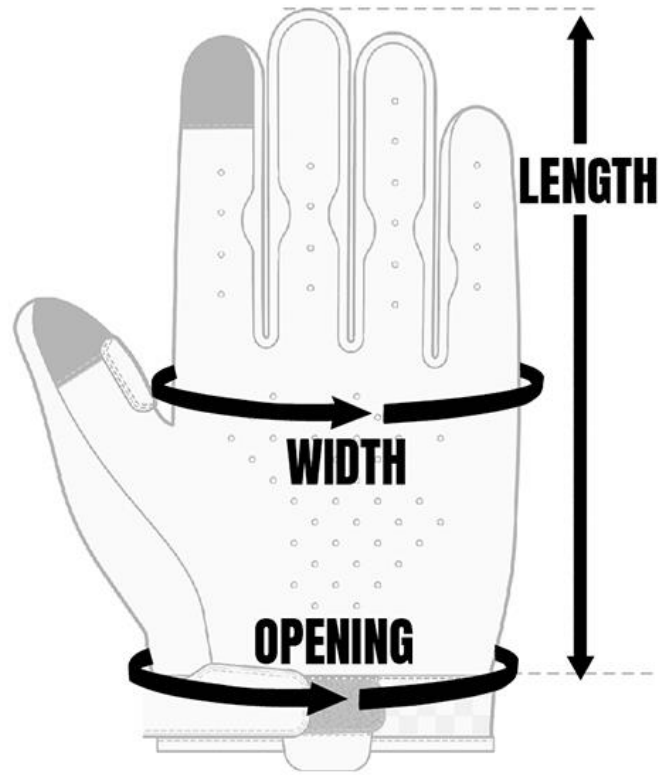

ELROD GLOVES - MENS

How to Measure:

Width: Widest part of hand all the way around

Length: Tip of middle finger to wrist 1" below hand

Opening: At wrist, 1" below hand, all the way around

inches

cm

	WIDTH	OPENING	LENGTH
XS	16.5cm	15.2cm	20cm
S	17.8cm	15.9cm	20.6cm
M	19.1cm	16.5cm	21.3cm
L	19.7cm	17.1cm	21.9cm
XL	20.3cm	17.8cm	22.5cm
2XL	21cm	18.4cm	23.2cm
3XL	21.6cm	19.1cm	23.8cm

The fit of our gear varies between styles. Please check individual product pages for item specific measurements.