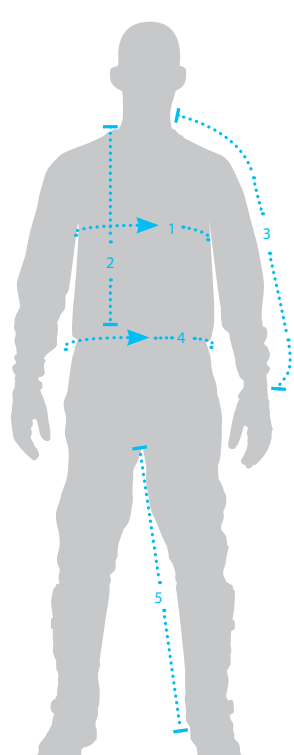

APPAREL SIZING

HOW TO MEASURE FOR CLOTHING SIZES

* ALL SIZING CHARTS SERVE ONLY AS A GUIDE. TO ENSURE PROPER FIT, ALWAYS TRY ON THE REAL PRODUCT

MEN'S JERSEY SIZING

	S	M	L	XL	XXL	XXXL
1. CHEST	21"	22.5"	24"	25.5"	27"	29"
2. BODY LENGTH	31"	31"	31.5"	32"	33"	34"
3. SLEEVE LENGTH	30"	30.5"	31"	31.5"	32"	32.5"

MEN'S PANT SIZING

	28	30	32	34	36	38	40	42	44	46	48
4. WAIST	27-28"	29-30"	31-32"	33-34"	35-36"	37-38"	39-40"	41-42"	43-44"	45-46"	47-48"
5. INSEAM	27.1"	28.5"	29.3"	30.1"	30.9"	30.9"	31"	31.4"	31.5"	31.6"	31.7"

WOMEN'S JERSEY SIZING

	XS	S	M	L	XL
1. CHEST	18"	19"	20"	21"	22"
2. BODY LENGTH	29"	29.5"	29.5"	30"	30"
3. SLEEVE LENGTH	25"	26.5"	28"	29.5"	30"

WOMEN'S PANT SIZING

	3/4	5/6	7/8	9/10	11/12	13/14
4. WAIST	24"	26"	28"	30"	32"	34"
5. INSEAM	26.5"	27.3"	28"	28.8"	29.5"	30.3"

* ALL SIZING CHARTS SERVE ONLY AS A GUIDE. TO ENSURE PROPER FIT, ALWAYS TRY ON THE REAL PRODUCT

MEN'S HELMET SIZING

	XS	S	M	L	XL	XXL
HAT SIZE	6 5/8" - 6 3/4"	6 7/8" - 7"	7 1/8" - 7 1/4"	7 3/8" - 7 1/2"	7 5/8" - 7 3/4"	7 7/8" - 8"
INCHES	20 3/4" - 21 1/4"	21 5/8" - 22"	22 1/2" - 22 3/4"	23 1/4" - 23 5/8"	24" - 24 1/2"	24 3/4" - 25 5/8"
CENTIMETERS	53-54 cm	55-56 cm	57-58 cm	59-60 cm	61-62 cm	63-64 cm