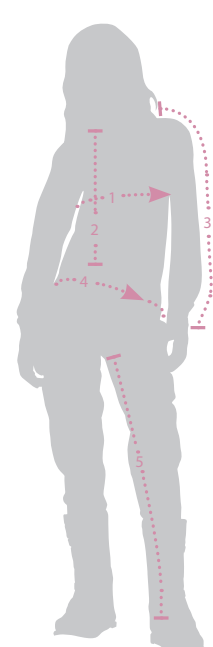

APPAREL SIZING

HOW TO MEASURE FOR CLOTHING SIZES

* ALL SIZING CHARTS SERVE ONLY AS A GUIDE. TO ENSURE PROPER FIT, ALWAYS TRY ON THE REAL PRODUCT

MEN'S JERSEY SIZING

	S	M	L	XL	XXL	XXXL
1. CHEST	21"	22.5"	24"	25.5"	27"	29"
2. BODY LENGTH	31"	31"	31.5"	32"	33"	34"
3. SLEEVE LENGTH	30"	30.5"	31"	31.5"	32"	32.5"

MEN'S PANT SIZING

	28	30	32	34	36	38	40	42	44	46	48
4. WAIST	27-28"	29-30"	31-32"	33-34"	35-36"	37-38"	39-40"	41-42"	43-44"	45-46"	47-48"
5. INSEAM	27.1"	28.5"	29.3"	30.1"	30.9"	30.9"	31"	31.4"	31.5"	31.6"	31.7"

WOMEN'S JERSEY SIZING

	XS	S	M	L	XL
1. CHEST	18"	19"	20"	21"	22"
2. BODY LENGTH	29"	29.5"	29.5"	30"	30"
3. SLEEVE LENGTH	25"	26.5"	28"	29.5"	30"

WOMEN'S PANT SIZING

	3/4	5/6	7/8	9/10	11/12	13/14
4. WAIST	24"	26"	28"	30"	32"	34"
5. INSEAM	26.5"	27.3"	28"	28.8"	29.5"	30.3"

* ALL SIZING CHARTS SERVE ONLY AS A GUIDE. TO ENSURE PROPER FIT, ALWAYS TRY ON THE REAL PRODUCT

MEN'S HELMET SIZING

	XS	S	M	L	XL	XXL
HAT SIZE	6 5/8" - 6 3/4"	6 7/8" - 7"	7 1/8" - 7 1/4"	7 3/8" - 7 1/2"	7 5/8" - 7 3/4"	7 7/8" - 8"
INCHES	20 3/4" - 21 1/4"	21 5/8" - 22"	22 1/2" - 22 3/4"	23 1/4" - 23 5/8"	24" - 24 1/2"	24 3/4" - 25 5/8"
CENTIMETERS	53-54 cm	55-56 cm	57-58 cm	59-60 cm	61-62 cm	63-64 cm