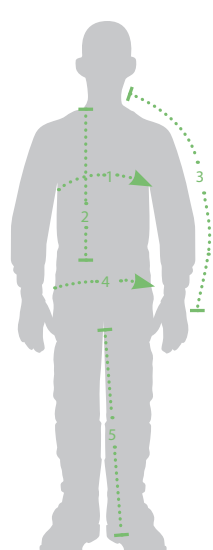

APPAREL SIZING

HOW TO MEASURE FOR CLOTHING SIZES

* ALL SIZING CHARTS SERVE ONLY AS A GUIDE. TO ENSURE PROPER FIT, ALWAYS TRY ON THE REAL PRODUCT

MEN'S JERSEY SIZING

	S	M	L	XL	XXL	XXXL
1. CHEST	21"	22.5"	24"	25.5"	27"	29"
2. BODY LENGTH	31"	31"	31.5"	32"	33"	34"
3. SLEEVE LENGTH	30"	30.5"	31"	31.5"	32"	32.5"

MEN'S PANT SIZING

	28	30	32	34	36	38	40	42	44	46	48
4. WAIST	27-28"	29-30"	31-32"	33-34"	35-36"	37-38"	39-40"	41-42"	43-44"	45-46"	47-48"
5. INSEAM	27.1"	28.5"	29.3"	30.1"	30.9"	30.9"	31"	31.4"	31.5"	31.6"	31.7"

WOMEN'S JERSEY SIZING

	XS	S	M	L	XL
1. CHEST	18"	19"	20"	21"	22"
2. BODY LENGTH	29"	29.5"	29.5"	30"	30"
3. SLEEVE LENGTH	25"	26.5"	28"	29.5"	30"

WOMEN'S PANT SIZING

	3/4	5/6	7/8	9/10	11/12	13/14
4. WAIST	24"	26"	28"	30"	32"	34"
5. INSEAM	26.5"	27.3"	28"	28.8"	29.5"	30.3"

YOUTH JERSEY SIZING

	XXS	XS	S	M	L	XL
1. CHEST	13"	14"	15"	16"	17"	18"
2. BODY LENGTH	20.5"	22"	23.5"	24.5"	26"	27.5"
3. SLEEVE LENGTH	18.5"	20"	21.5"	23"	24.5"	26"

YOUTH PANT SIZING

	18	20	22	24	26	28
4. WAIST	17-18"	19-20"	21-22"	23-24"	25-26"	27-28"
5. INSEAM	16.2"	20.3"	22.3"	23.6"	25.1"	26"